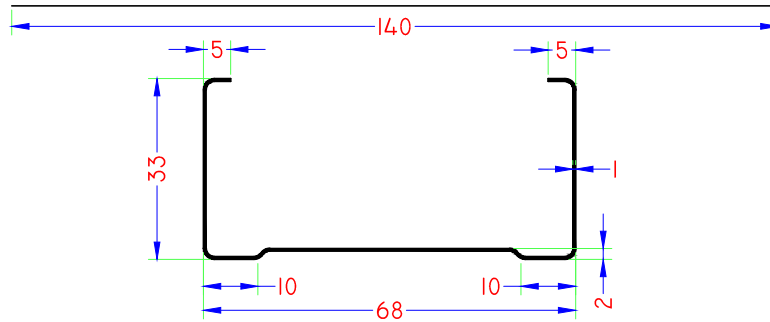

FLOWER DIAGRAM - 140 MM STRIP WIDTH, 240 MM ROLL WIDTH.

SUM	1711400	ROLL SET 14	0 X 0 X 0	I	ASSEMBLY	0	KG STEEL
ITEM	PART NO.	TECHNICAL DESCRIPTION	QUANTITY	MATERIAL	UNIT WEIGHT		
 <p>CADSOUL WEB SITE : WWW.CADSOUL.COM E-MAIL: CADSOUL@CADSOUL.COM</p>			DRAWING TITLE: ROLL SET 14		CLIENT NAME:		DESIGNED BY:
DRAWING NO.:			1711400		FINISH WHITE		SHEET 194:431
					SCALE DIMS IN MM		DATE 22/08/2015