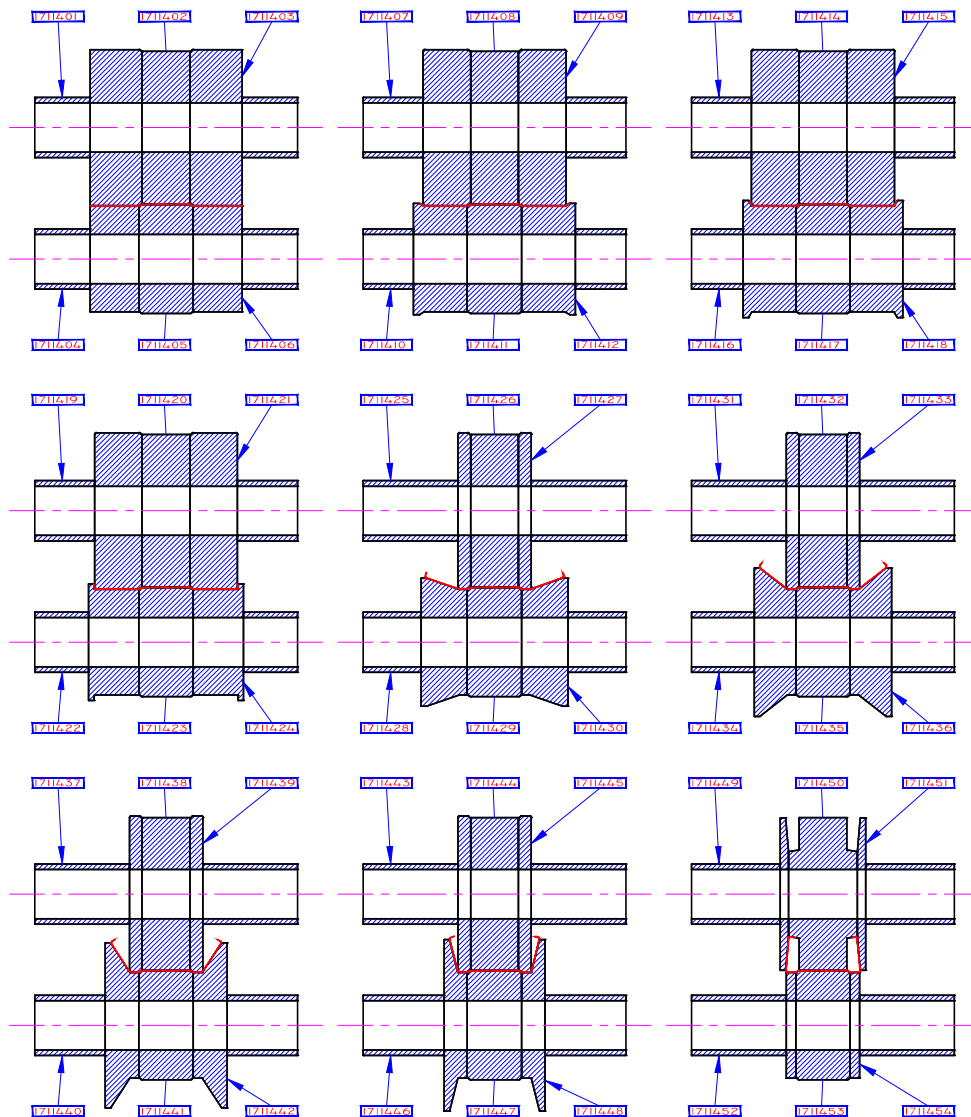

FLOWER DIAGRAM - 140 MM STRIP WIDTH, 240 MM ROLL WIDTH.

SUM	1711400	ROLL SET 14	0 X 0 X 0	I	ASSEMBLY	0	KG STEEL
ITEM	PART NO.	TECHNICAL DESCRIPTION	QUANTITY	MATERIAL	UNIT WEIGHT		
 <p>CADSOUL WEB SITE : WWW.CADSOUL.COM E-MAIL: CADSOUL@CADSOUL.COM</p>			DRAWING TITLE: ROLL SET 14		CLIENT NAME:		DESIGNED BY:
DRAWING NO.:			1711400		FINISH WHITE		SHEET 194:431
					SCALE DIMS IN MM		DATE 22/08/2015